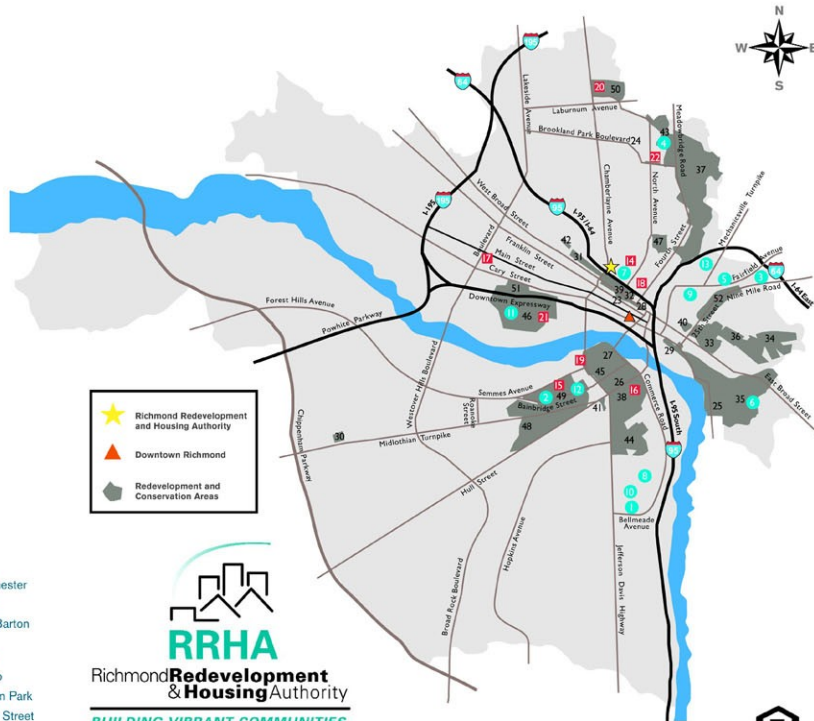

Senior Housing

Development	Address	# of Units
14 Frederic A. Fay Towers	1202 N. First St.	200 units
15 Melvin C. Fox Manor	18-A West 27th St.	50 units
16 1200 Decatur St.	1200 Decatur St.	24 units
17 2700 Idlewood Ave.	2700 Idlewood Ave.	23 units
18 1611 Fourth Avenue	1611 Fourth Ave.	105 units
19 Stonewall Place Apts.	1920 Stonewall Ave.	70 units
20 3900 Old Brook Circle	3900 Old Brook Circle	25 units
21 700 S. Lombardy St.	700 S. Lombardy St.	75 units

Other Senior Housing

Development	Address	# of Units
22 Group Home	800 Ordway Ave.	14 units

Redevelopment and Conservation Areas

COMMERCIAL	RESIDENTIAL		
23 Broad Street	37 Highland Park	45 Old Manchester	
24 Brookland Park Boulevard	30 Beaufont Grove	38 HOPE VI/Blackwell	
25 Fulton	31 Carver	39 Jackson Place	
26 Hull Street	32 Central Wards	40 Jefferson Park	
27 Old Manchester	33 Church Hill North	41 Newtown South	
28 Project One	34 East End	42 Newtowne-West	
29 Tobacco Row	35 Fulton	43 Northside	
	36 George Mason	44 Oak Grove	
		52 25th St./Nine Mile Rd.	

December 2006

Richmond Redevelopment & Housing Authority

Housing Communities

& Redevelopment and Conservation Areas

- ★ Richmond Redevelopment and Housing Authority
- ▲ Downtown Richmond
- Redevelopment and Conservation Areas

Richmond **Redevelopment & Housing Authority**

BUILDING VIBRANT COMMUNITIES