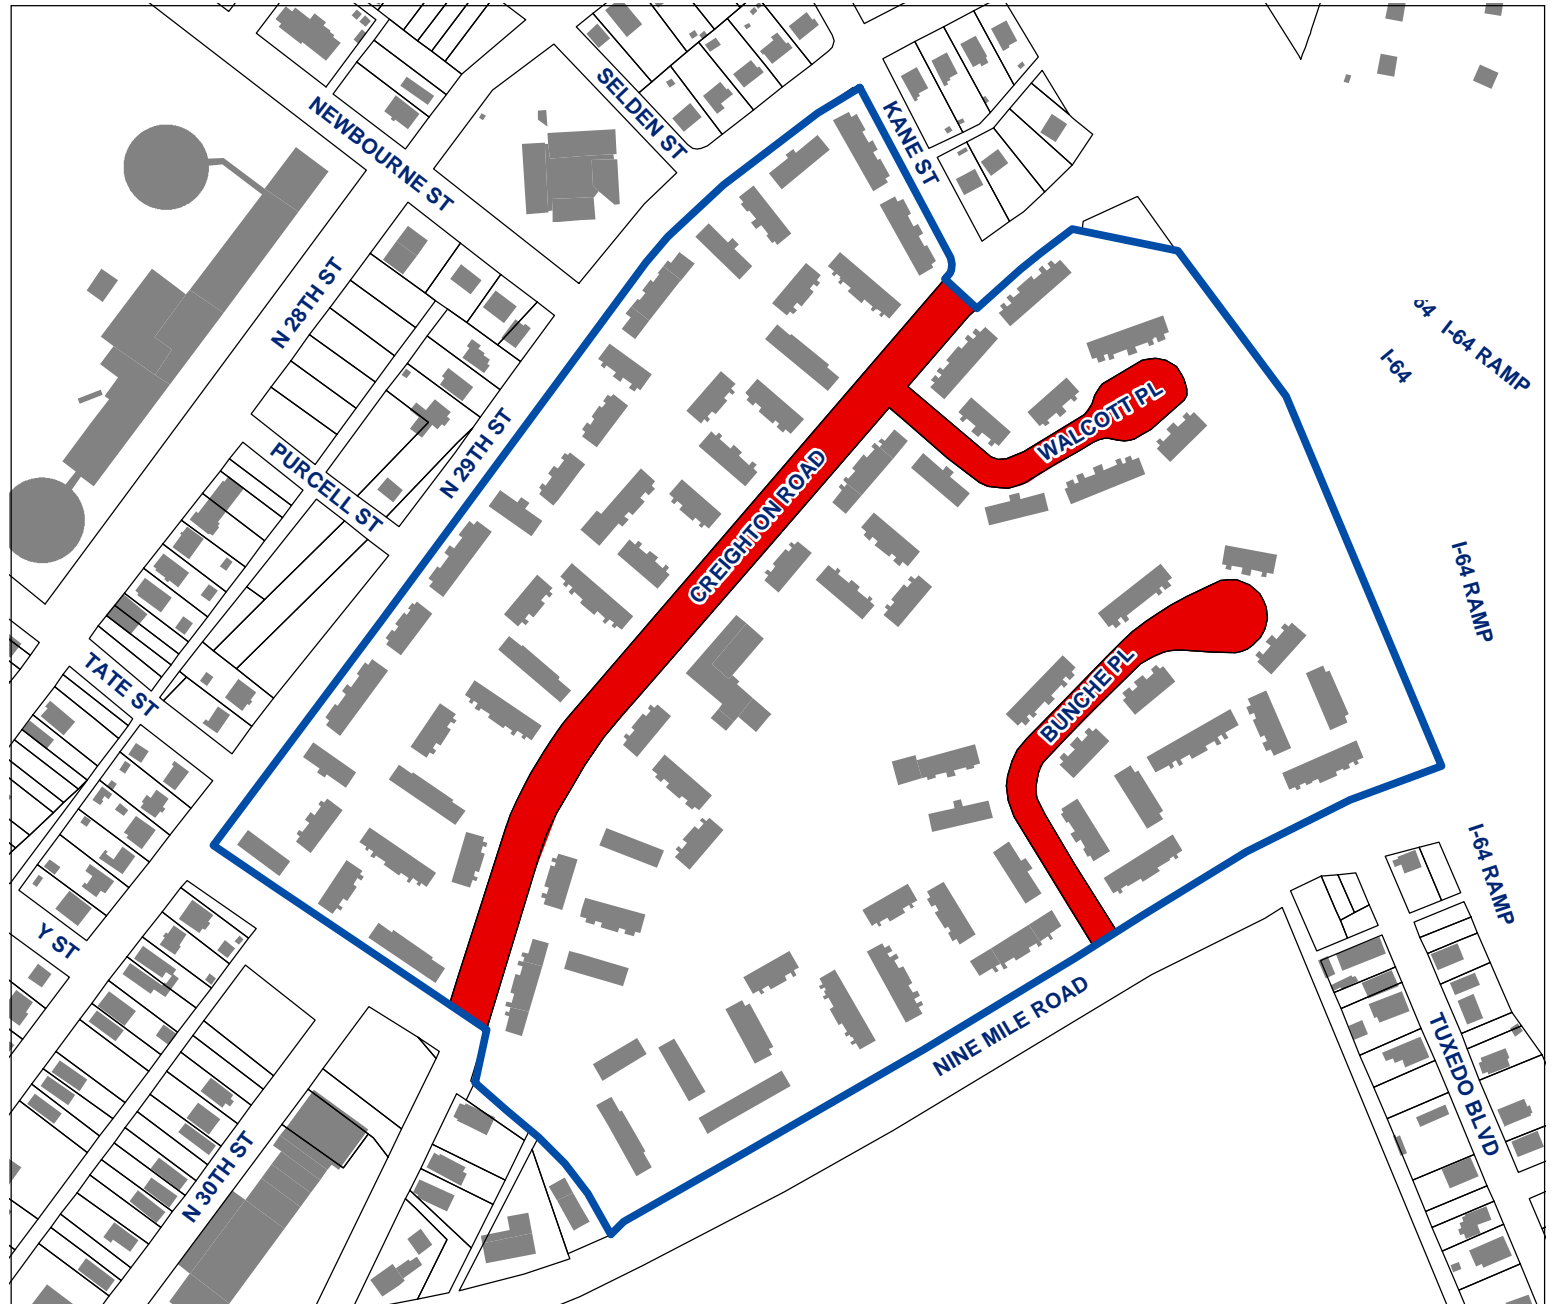

Creighton Court **NO TRESPASSING ZONES - Privatized Streets and Sidewalks**

Legend

-  Creighton Court Boundary
-  Building Footprints
-  Privatized Streets

Location Reference

Disclaimer:
The Richmond Redevelopment & Housing Authority assumes no liability either for any errors, omissions, or inaccuracies in the information provided regardless of the cause of such or for any decision made, action taken, or action not taken by the user in reliance upon any maps or information provided herein.

1:3,391
1 inch equals 283 feet

Map Date: 2003.03.18
Aerial Photography Date: 1999.03
Virginia State Plane South Zone, NAD 1983